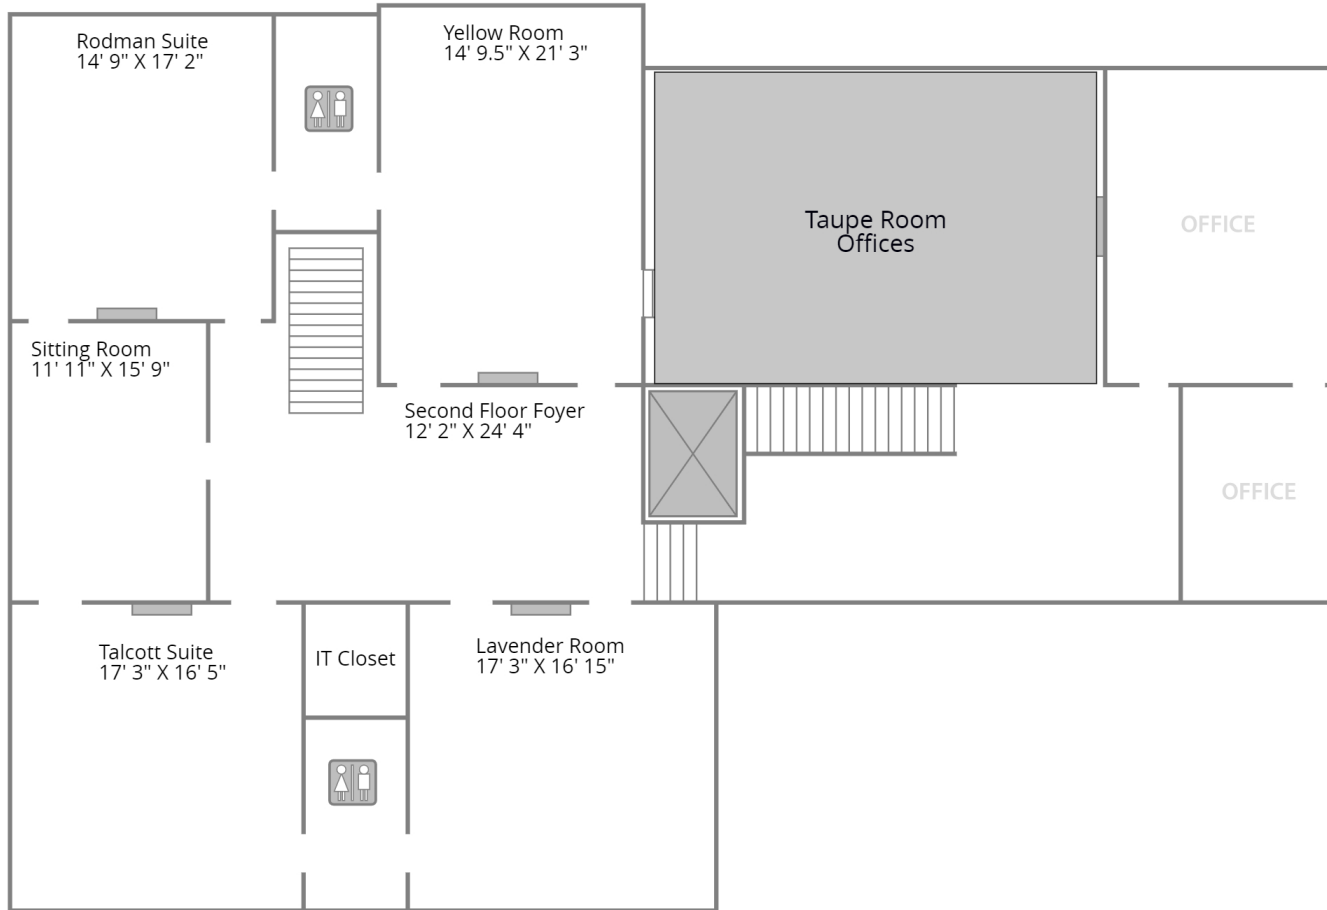

First Floor

Second Floor

Grape Arbor 46' X 93'

West Lawn

Brick Pathway

Mini Arbor

Lilacs

Parking Lot