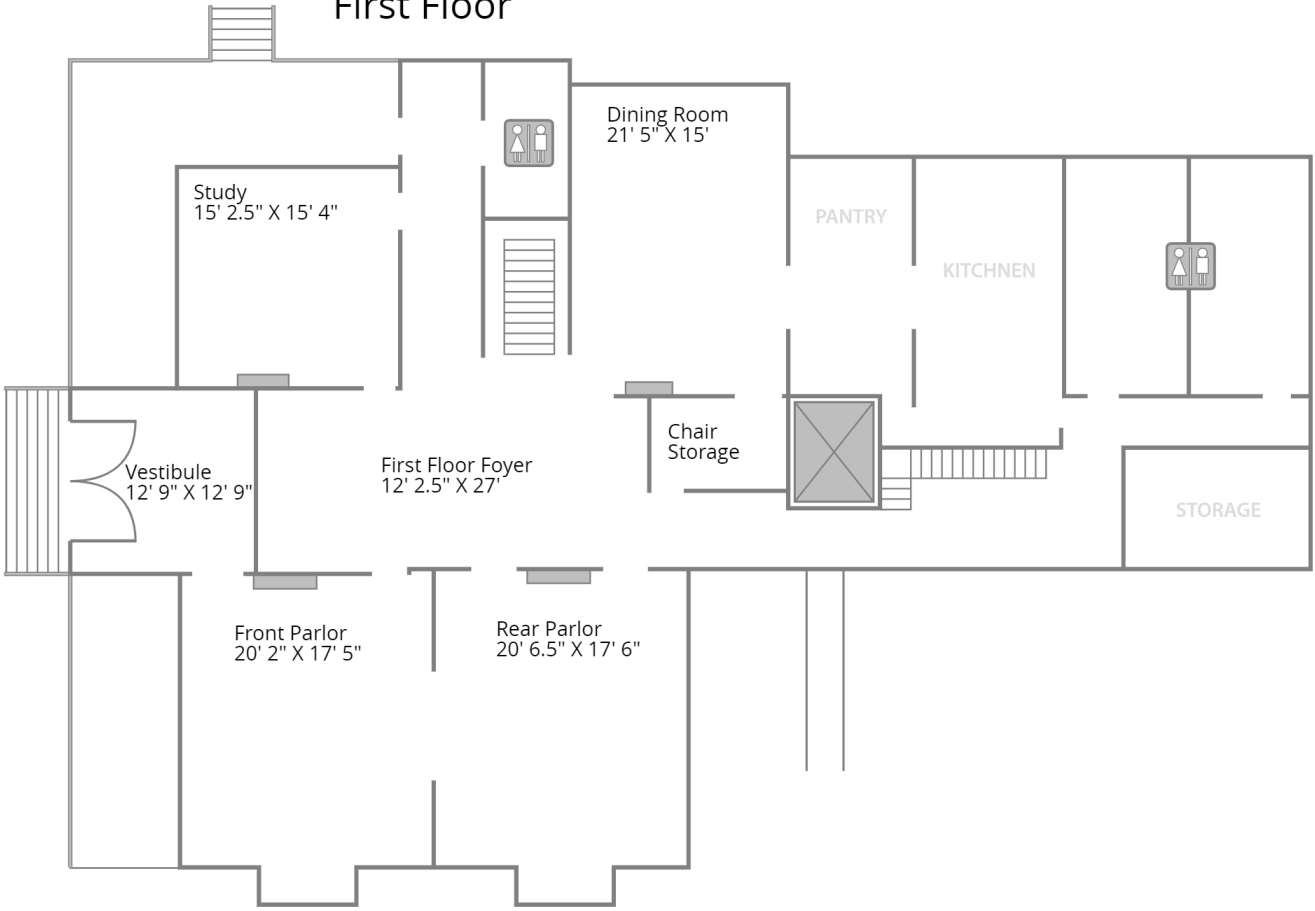

First Floor

Second Floor

Grape Arbor 46' X 93'

West Lawn

Brick Pathway

Mini Arbor

Lilacs

Parking Lot