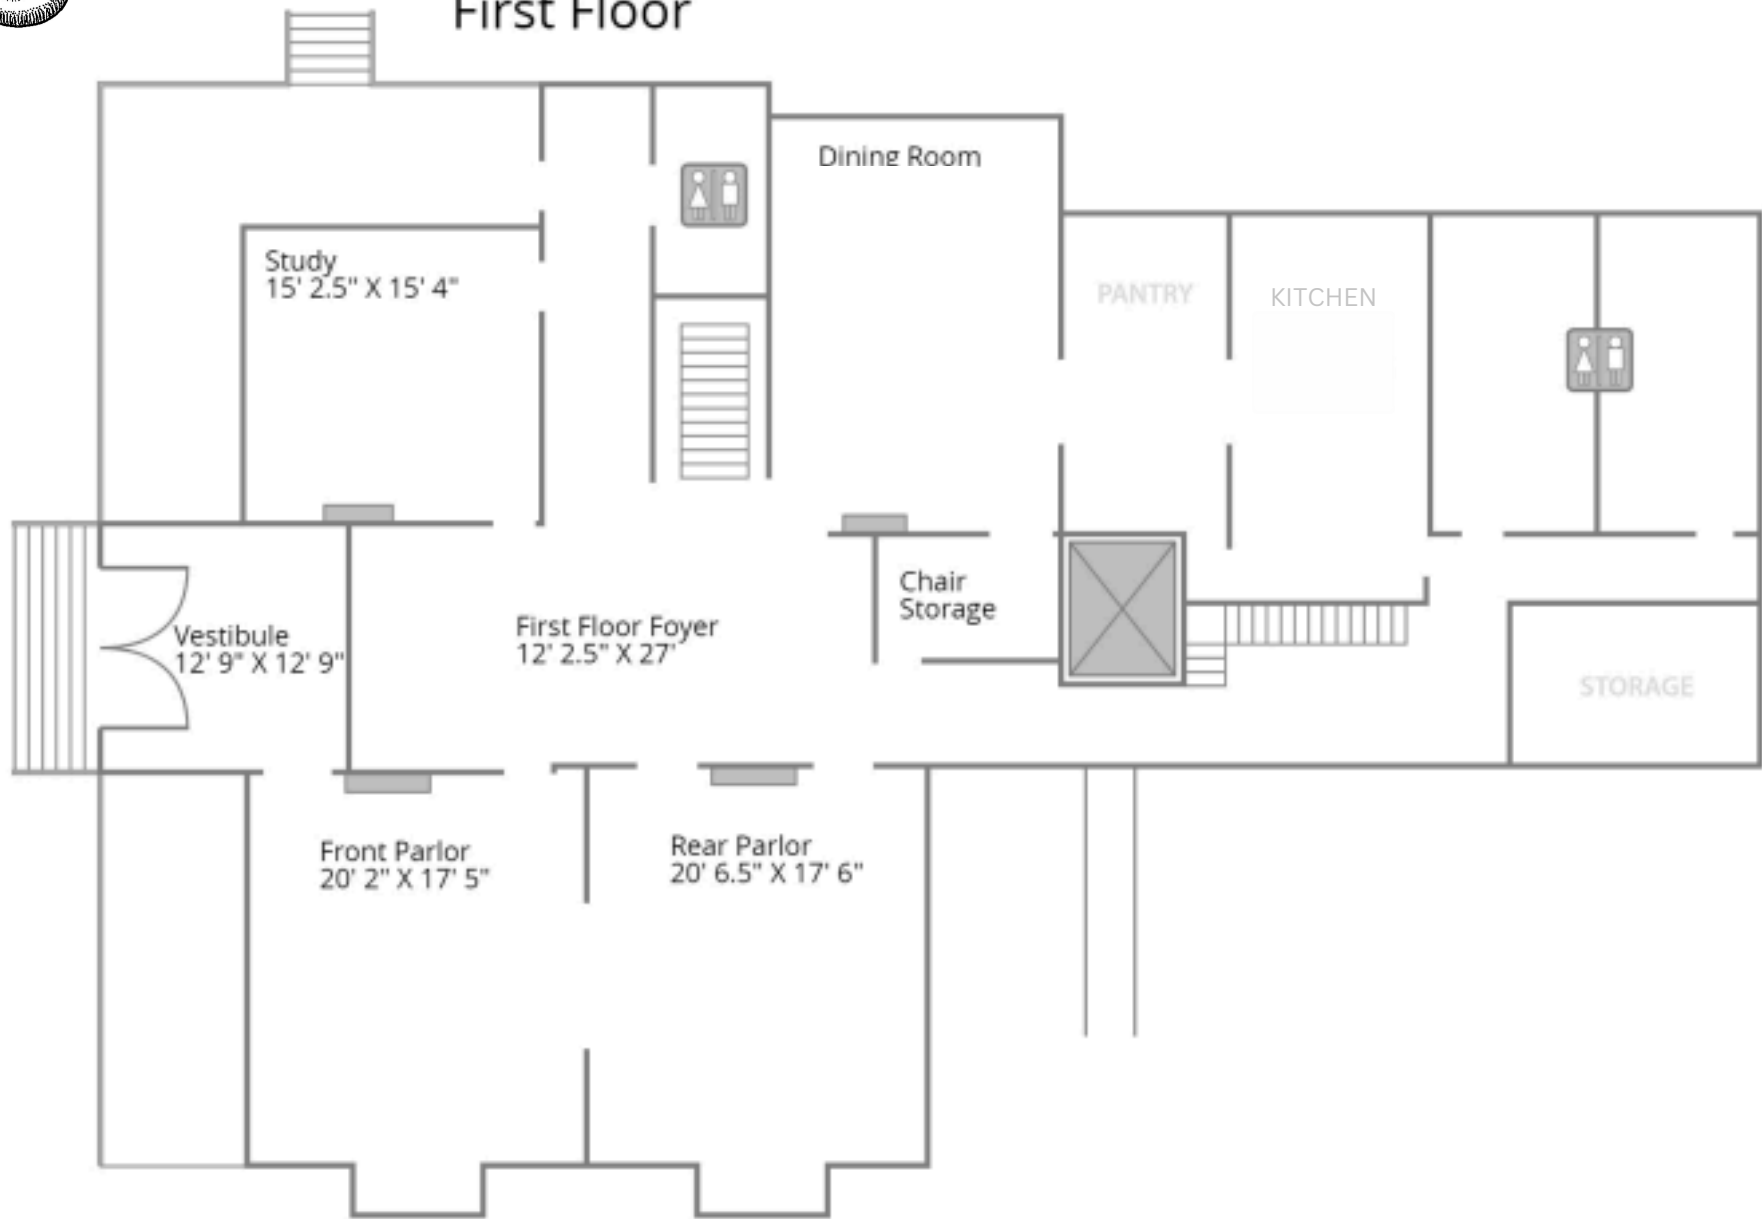

First Floor

Second Floor

Grape Arbor 46' X 93'

West Lawn

Brick
Pathway

Mini
Arbor

Lilacs

Parking Lot