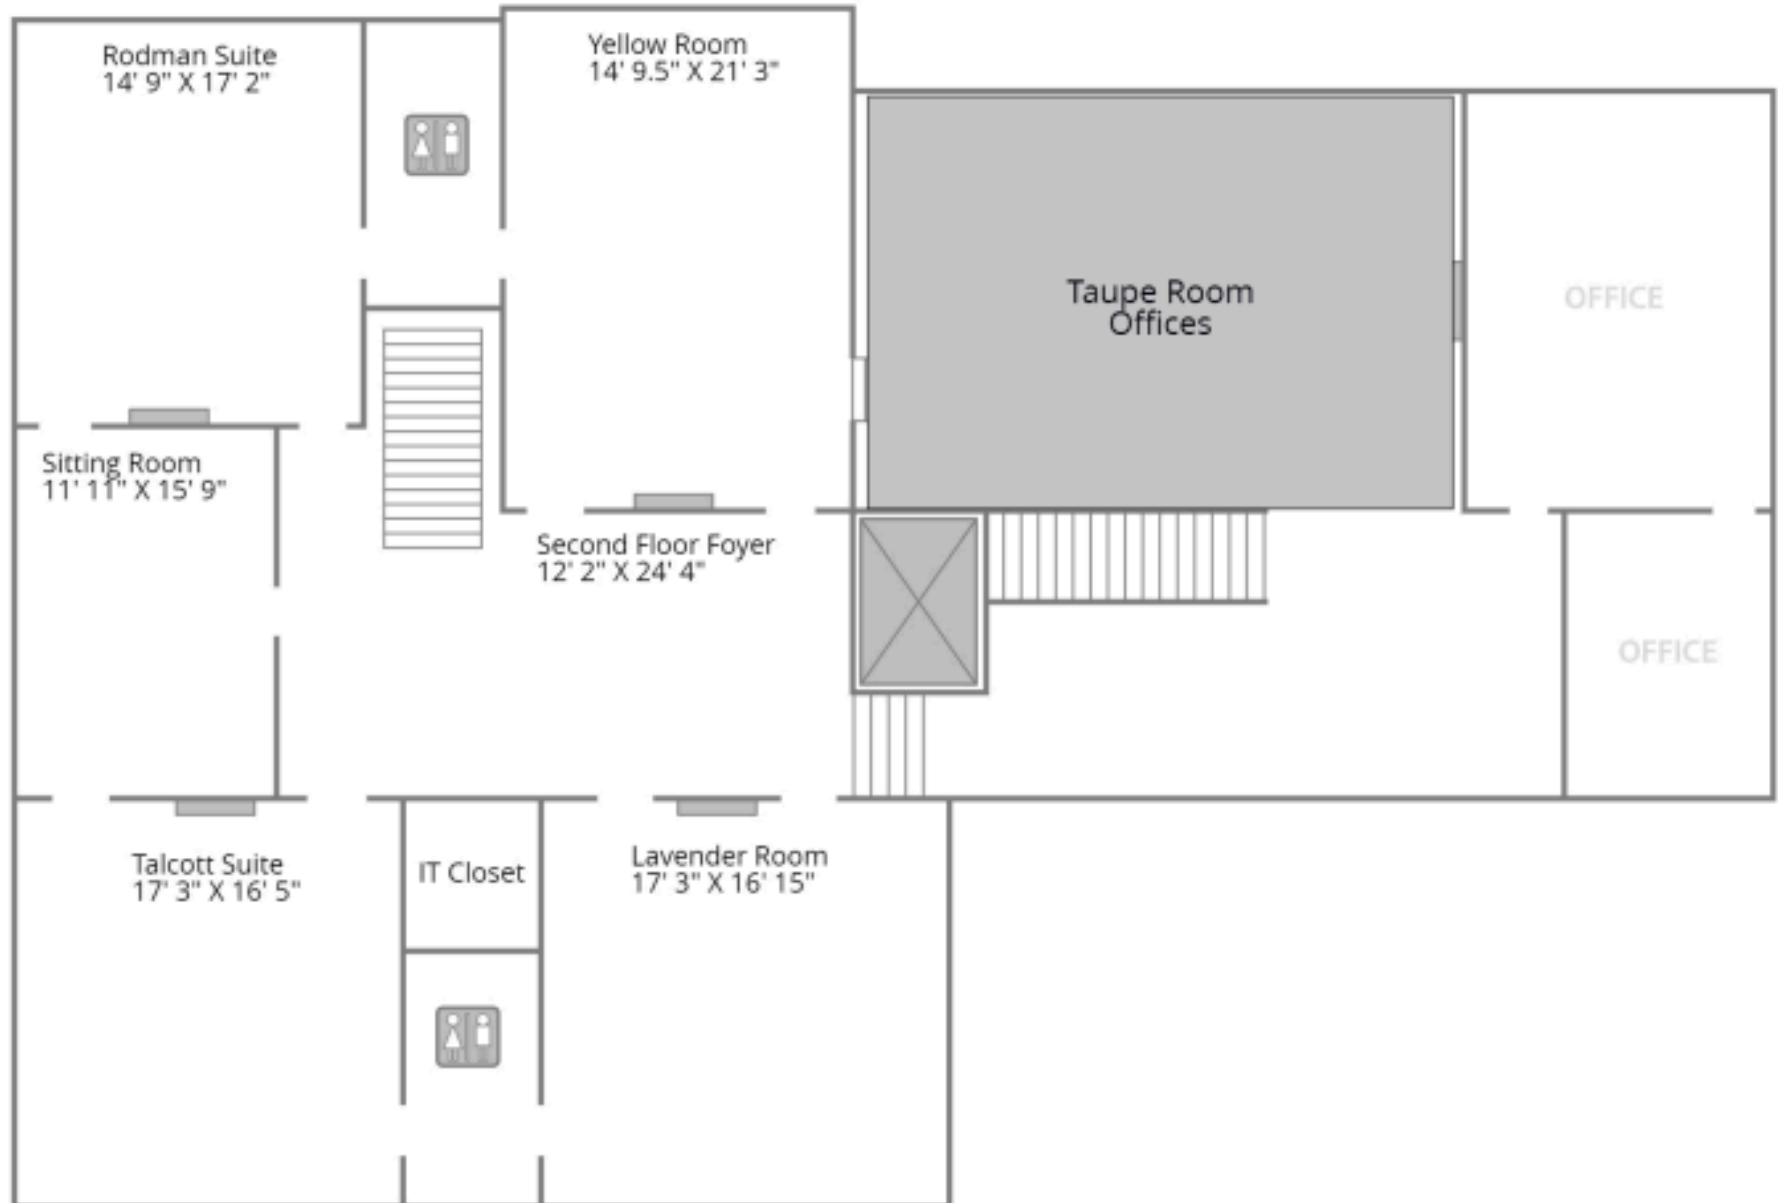

First Floor

Second Floor

Grape Arbor 46' X 93'

West Lawn

Brick
Pathway

Mini
Arbor

Lilacs

Parking Lot